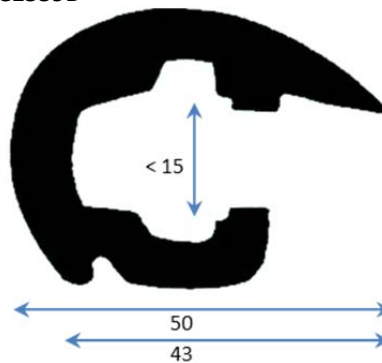

C1559B

Item No.:	Description:	Price Ex. VAT:
C1559BVF007M-M0014	Profile C1559B "Bluegrey" 14m	326 EUR/Pcs