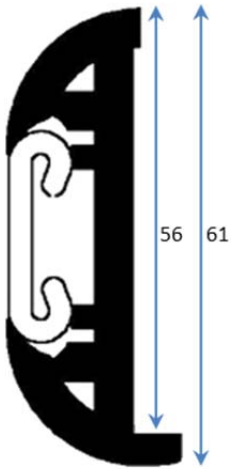

B1633D + C2082B

<u>Item No.:</u>	<u>Description:</u>	<u>Price Ex. VAT:</u>
B1633DVF002F-D0065	Profile B1633D Black 6,5m	166 EUR/Pcs
B1633DVF002F-M0022	Profile B1633D Black 22,0m	349 EUR/Pcs
B1633DVF007H-D0065	Profile B1633D Grey 6,5m	166 EUR/Pcs
B1633DVF007H-M0022	Profile B1633D Grey 22,0m	383 EUR/Pcs
C2082BVF007A-M0007	Inner profile C2082B White 7,0m	64 EUR/Pcs
C2082BVF007A-M0023	Inner profile C2082B White 23,0m	101 EUR/Pcs
C2082BVF002F-M0023	Inner profile C2082B Black 23,0m	146 EUR/Pcs
140103-001	Aluminium profile 3x15x5000mm	30 EUR/Pcs
140101-002	End Piece - B1633D	35 EUR/Pair
140102-003	Splice piece - B1633D	23 EUR/Pcs