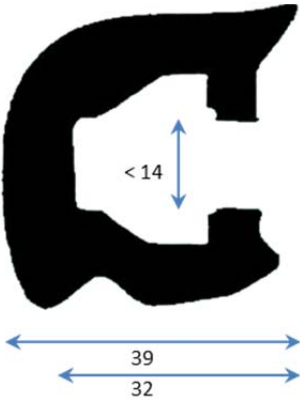

C1544D

Item No.:	Description:	Price Ex. VAT:
C1544DVF002F-M0018	Profile C1544D Black 18,0m	337 EUR/Pcs
C1544DVF007H-M0018	Profile C1544D Grey 18,0m	347 EUR/Pcs
140101-005	End Piece - C1544D/C1560B	35 EUR/Pair
140102-006	Splice piece -C1544D/C1560B	23 EUR/Pcs