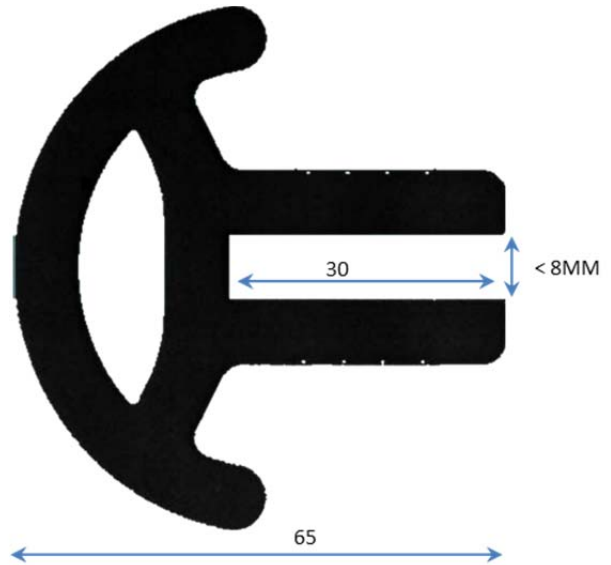

B1633D + C2082B

<u>Item No.:</u>	<u>Description:</u>	<u>Price Ex. VAT:</u>
B1633DVF002F-D0065	Profile B1633D Black 6,5m	166 EUR/Pcs
B1633DVF002F-M0022	Profile B1633D Black 22,0m	349 EUR/Pcs
B1633DVF007H-D0065	Profile B1633D Grey 6,5m	166 EUR/Pcs
B1633DVF007H-M0022	Profile B1633D Grey 22,0m	383 EUR/Pcs
C2082BVF007A-M0007	Inner profile C2082B White 7,0m	64 EUR/Pcs
C2082BVF007A-M0023	Inner profile C2082B White 23,0m	101 EUR/Pcs
C2082BVF002F-M0023	Inner profile C2082B Black 23,0m	146 EUR/Pcs
140103-001	Aluminium profile 3x15x5000mm	30 EUR/Pcs
140101-002	End Piece - B1633D	35 EUR/Pair
140102-003	Splice piece - B1633D	23 EUR/Pcs

B1633F + C2082C

<u>Item No.:</u>	<u>Description:</u>	<u>Price Ex. VAT:</u>
B1633FVF002F-D0255	Profile B1633F Black 25,5m	460 EUR/Pcs
B1633FVF007A-D0255	Profile B1633F White L:25,5m	447 EUR/Pcs
B1633FVF007H-D0255	Profile B1633F Grey 25,5m	521 EUR/Pcs
C2082CVF007A-M0026	Inner profile C2082C White 26,0m	118 EUR/Pcs
C2082CVF002F-M0026	Inner profile C2082C Black 26,0m	118 EUR/Pcs
140103-002	Aluminium profile 4x20x5000mm	37 EUR/Pcs
140101-003	End Piece - B1633F	41 EUR/Pcs
140102-004	Splice piece - B1633F	23 EUR/Pcs

C1602B

Item No.:

C1602BVF002F-M0020

Description:

Profile C1602B Black 20,0m

Price Ex. VAT:

347 EUR/Pcs

T9024B

Item No.:

T9024BVF002F-M0002

Description:

Profile T9024B Black 2,0m

Price Ex. VAT:

134 EUR/Pcs