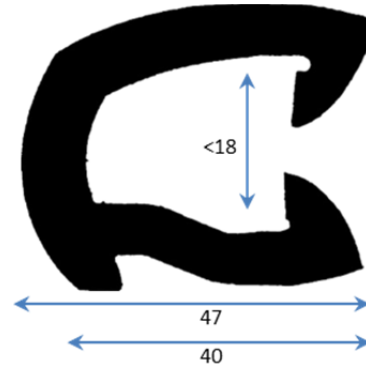

C1564C

Item No.:	Description:	Price Ex. VAT:
C1564CVF002F-M0022	Profile C1564C Black 22,0m	451 EUR/Pcs
C1564CVF007H-M0022	Profile C1564C Grey 22,0m	478 EUR/Pcs
140101-008	End Piece - C1564C	41 EUR/Pair
140102-008	Splice piece - C1564C	23 EUR/Pcs