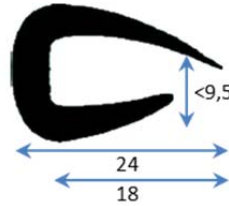

C1548D

Item No.:	Description:	Price Ex. VAT:
C1548DVF002F-M0012	Profile C1548D Black 12,0 m	120 EUR/Pcs