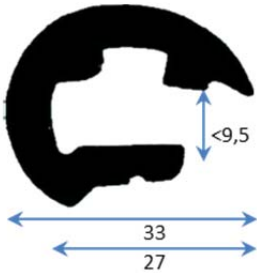

C1558C

Item No.:	Description:	Price Ex. VAT:
C1558CVF002F-M0012	Profile C1558C Black 12,0m	174 EUR/Pcs
140101-006	End Piece - C1558C	23 EUR/Pair
140102-015	Splice piece - C1558C	29 EUR/Pcs