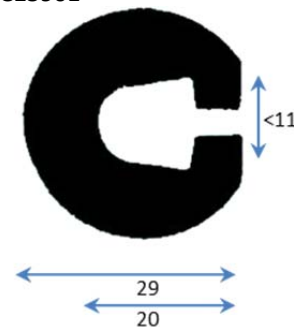

C1590E

Item No.:	Description:	Price Ex. VAT:
C1590EVF002F-M0015	Profile C1590E Black 15,0m	259 EUR/Pcs
140101-010	End Piece - C1590E/C1590F	23 EUR/Pair
140102-010	Splice piece -C1590E/C1590F	23 EUR/Pcs