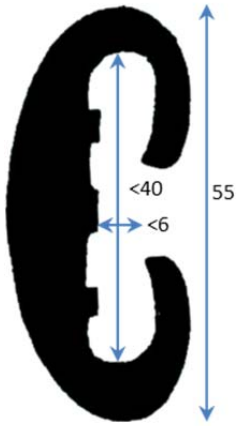

C1602B

Item No.:

C1602BVF002F-M0020

Description:

Profile C1602B Black 20,0m

Price Ex. VAT:

347 EUR/Pcs