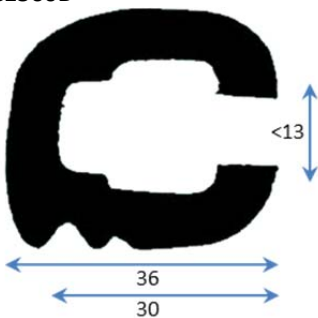

C1560B

Item No.:	Description:	Price Ex. VAT:
C1560BVF002F-M0012	Profile C1560B Black 12,0m	210 EUR/Pcs
C1560BVF007H-M0012	Profile C1560B Grey 12,0m	218 EUR/Pcs
140101-005	End Piece - C1544D/C1560B	35 EUR/Pair
140102-006	Splice piece -C1544D/C1560B	23 EUR/Pcs